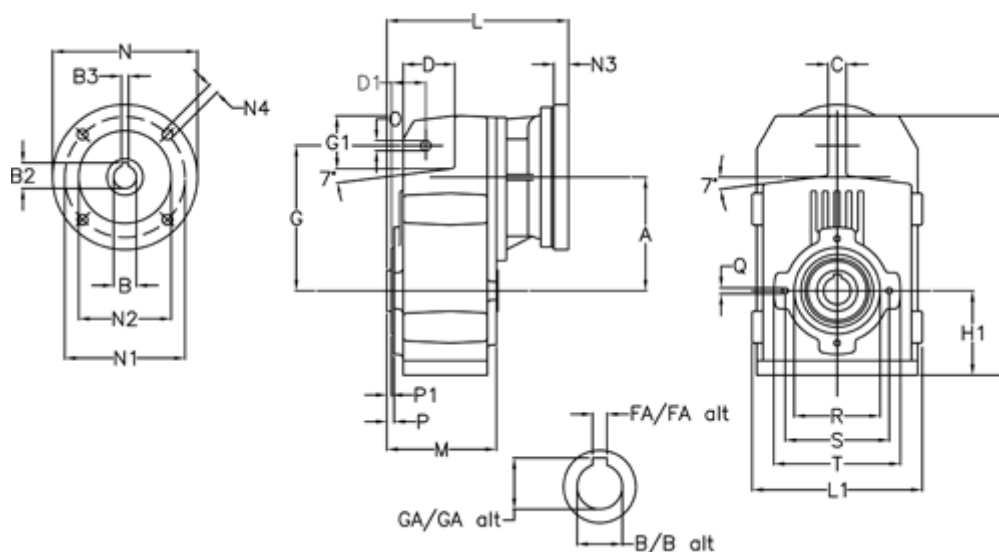

Article number: 29560204073235
 Description: Shaft mounted gear
 A252H35-40,7-P90B5

Measures

A = 128.75	FA = 10	M = 135.5	Q = M10x14
B = 35	G = 162	N = 200	R = 110
B1 = 24	G1 = 58.0	N1 = 165	S = 130
B2 = 27.3	GA = 38.3	N2 = 130	T = 150
B3 = 8	H = 290.5	N4 = M10x20	
C = 20	H1 = 93.5	O = 13	
D = 57.0	L = 232.5	P = 6.0	
D1 = 43.5	L1 = 188	P1 = 3.5	